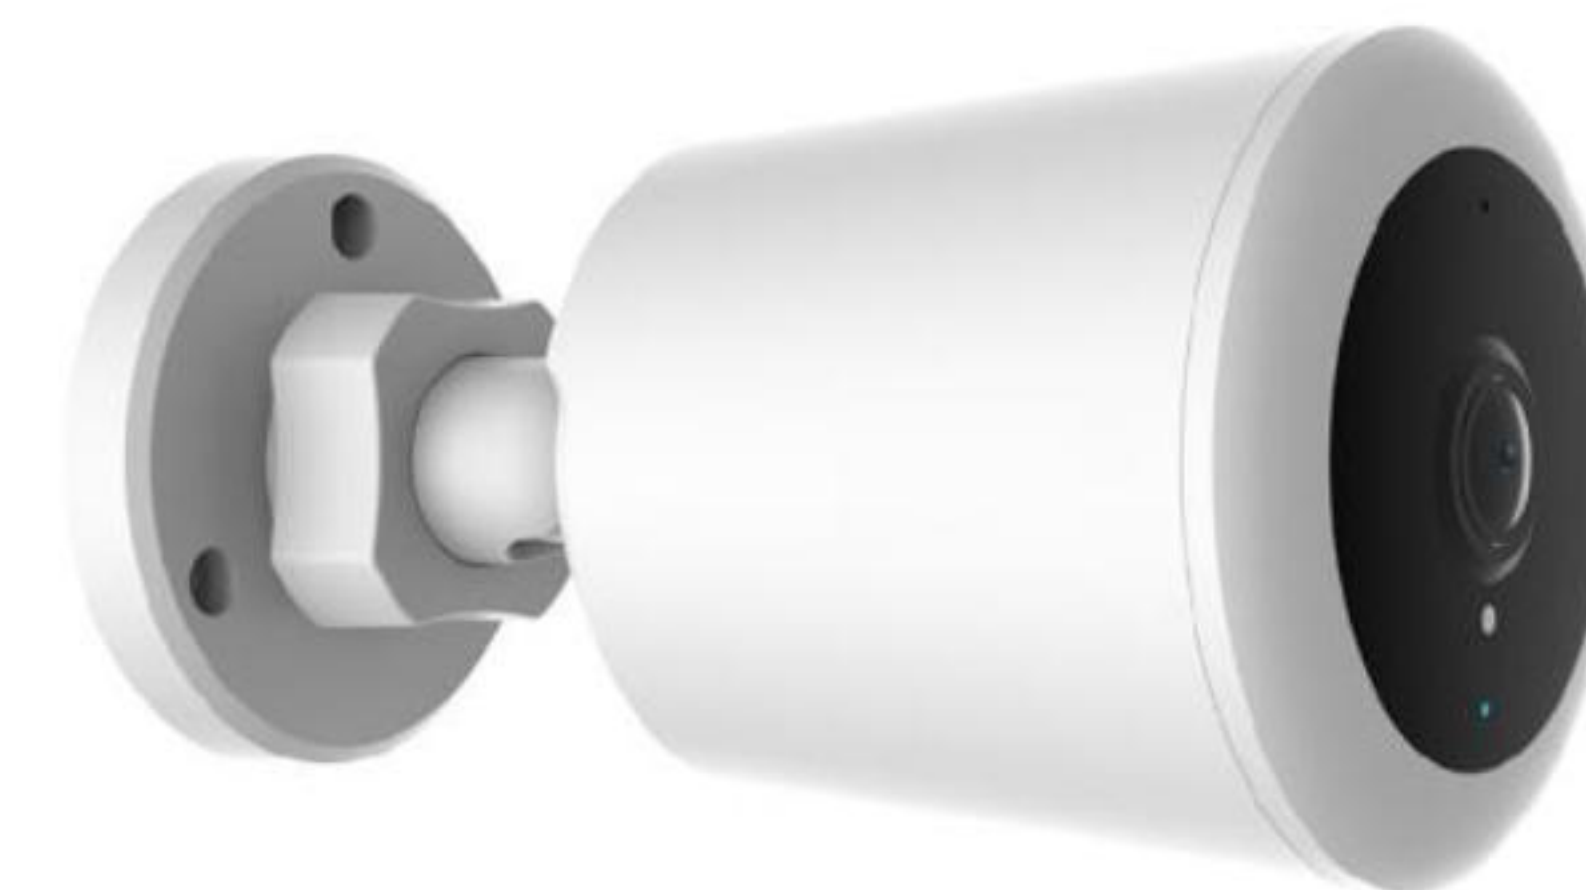

[Back to Table of Contents →](#)

Smart Wireless 1080P Outdoor Bullet Camera

[Register and inquire to learn more →](#)

1080P Full HD

100° wide viewing angle

Two-way audio

Motion detection

IP65

Support local and Tuya cloud storage

Certificate: CE/FCC/RoHS

Field of View: 100°

Audio Communication: Two-way

Sales Area: Global

Power Supply: DC 12V/1A

Storage Type: Micro SD Card/Cloud

Resolution: 1080P

Power Consumption:

Storage: Up to 128 GB

Image Compression: H.264

Night Vision: Support

Indoor or Outdoor Use: Indoor and outdoor

Image Frame Rate: 15 fps (1080P)

IR Distance: 10 m

Waterproof: IP65

Image Sensor: 1/2.9 Color CMOS

Motion Detection: Support

Work Temperature: -20°C to 55°C